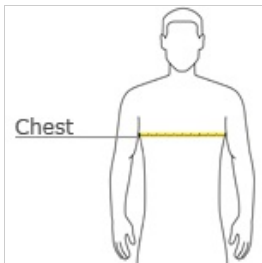

back

HOW TO MEASURE

CHEST
Measure under the arm and around the fullest part of the chest with arms down, keeping tape horizontal.

SIZE CHART

	XS	S	M	L	XL	2XL	3XL	4XL
Chest	32-34	35-37	38-40	41-43	44-46	47-49	50-53	54-57